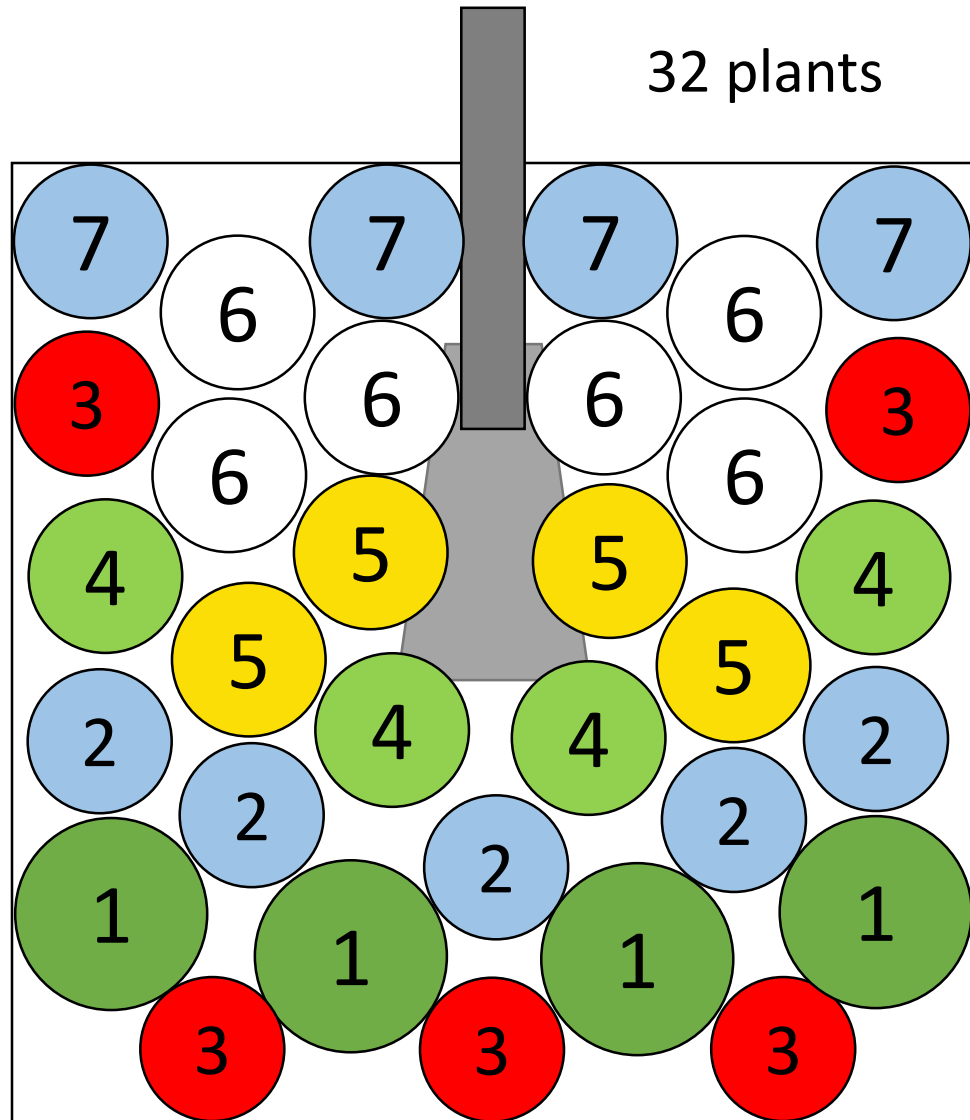

# Downspout Planting Plan – FULL SUN

## Plant List

- 1 – Prairie Dropseed (4)
- 2 – Blue Lobelia (5)
- 3 – Wild Columbine (5)
- 4 – Plains Oval Sedge (4)
- 5 – Showy Black-eyed Susan (4)
- 6 – Smooth Penstemon (6)
- 7 – Smooth Blue Aster (4)

# Downspout Planting Plan – PART SUN

## Plant List

- 1 – Brown Fox Sedge (4)
- 2 – Blue Lobelia (5)
- 3 – Wild Columbine (5)
- 4 – Long-beaked Sedge(4)
- 5 – Purple Coneflower (4)
- 6 – Tall Anemone (6)
- 7 – Calico Aster (4)

32 plants